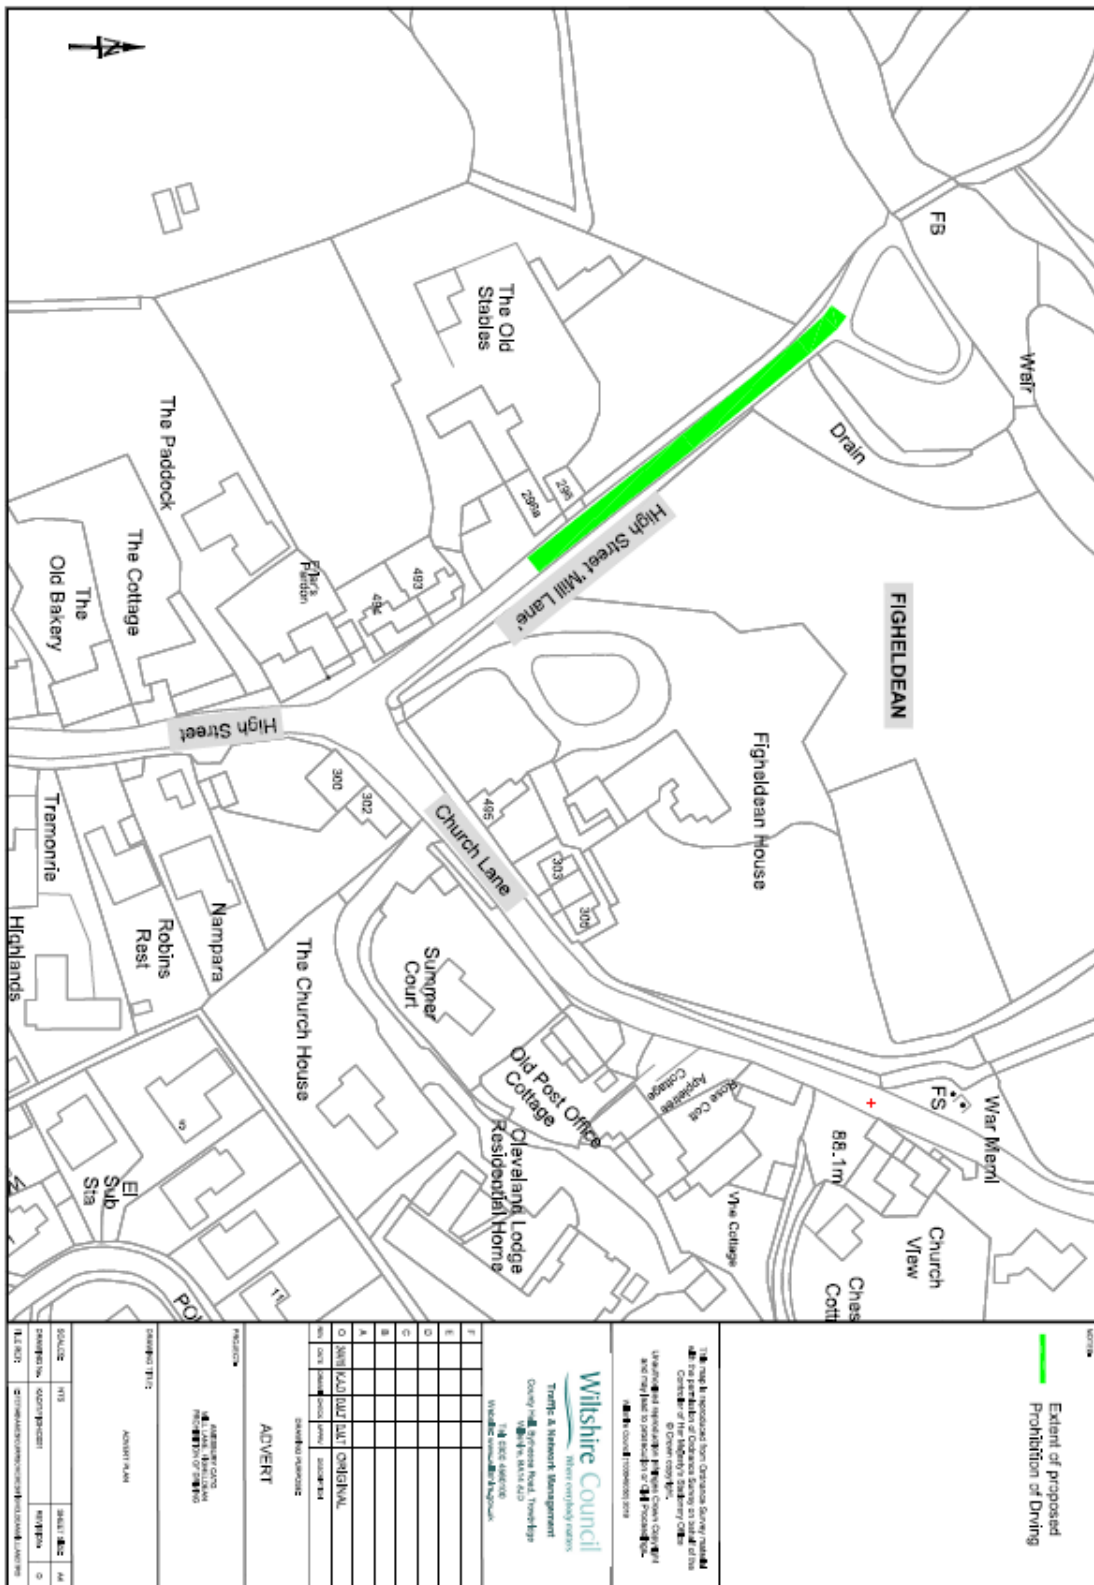

Advertisement Plans

296
296a
493
494
495
300
302
303
305

Friar's Pardon

High Street

Church Lane

High Street Mill Lane

FIGHELDEAN

Proposed No waiting at any time restriction

WILSHIRE

This map is reproduced from Ordnance Survey under the permission of Ordnance Survey on behalf of the Controller of Her Majesty's Stationery Office. © Crown copyright. All rights reserved. No part of this publication may be reproduced without the prior written permission of Ordnance Survey. Ordnance Survey is a registered trademark of Ordnance Survey.

ADVERT

ADVERT NAME

SCALE: 1:5000
 DATE: 15/01/2018
 TIME: 10:00